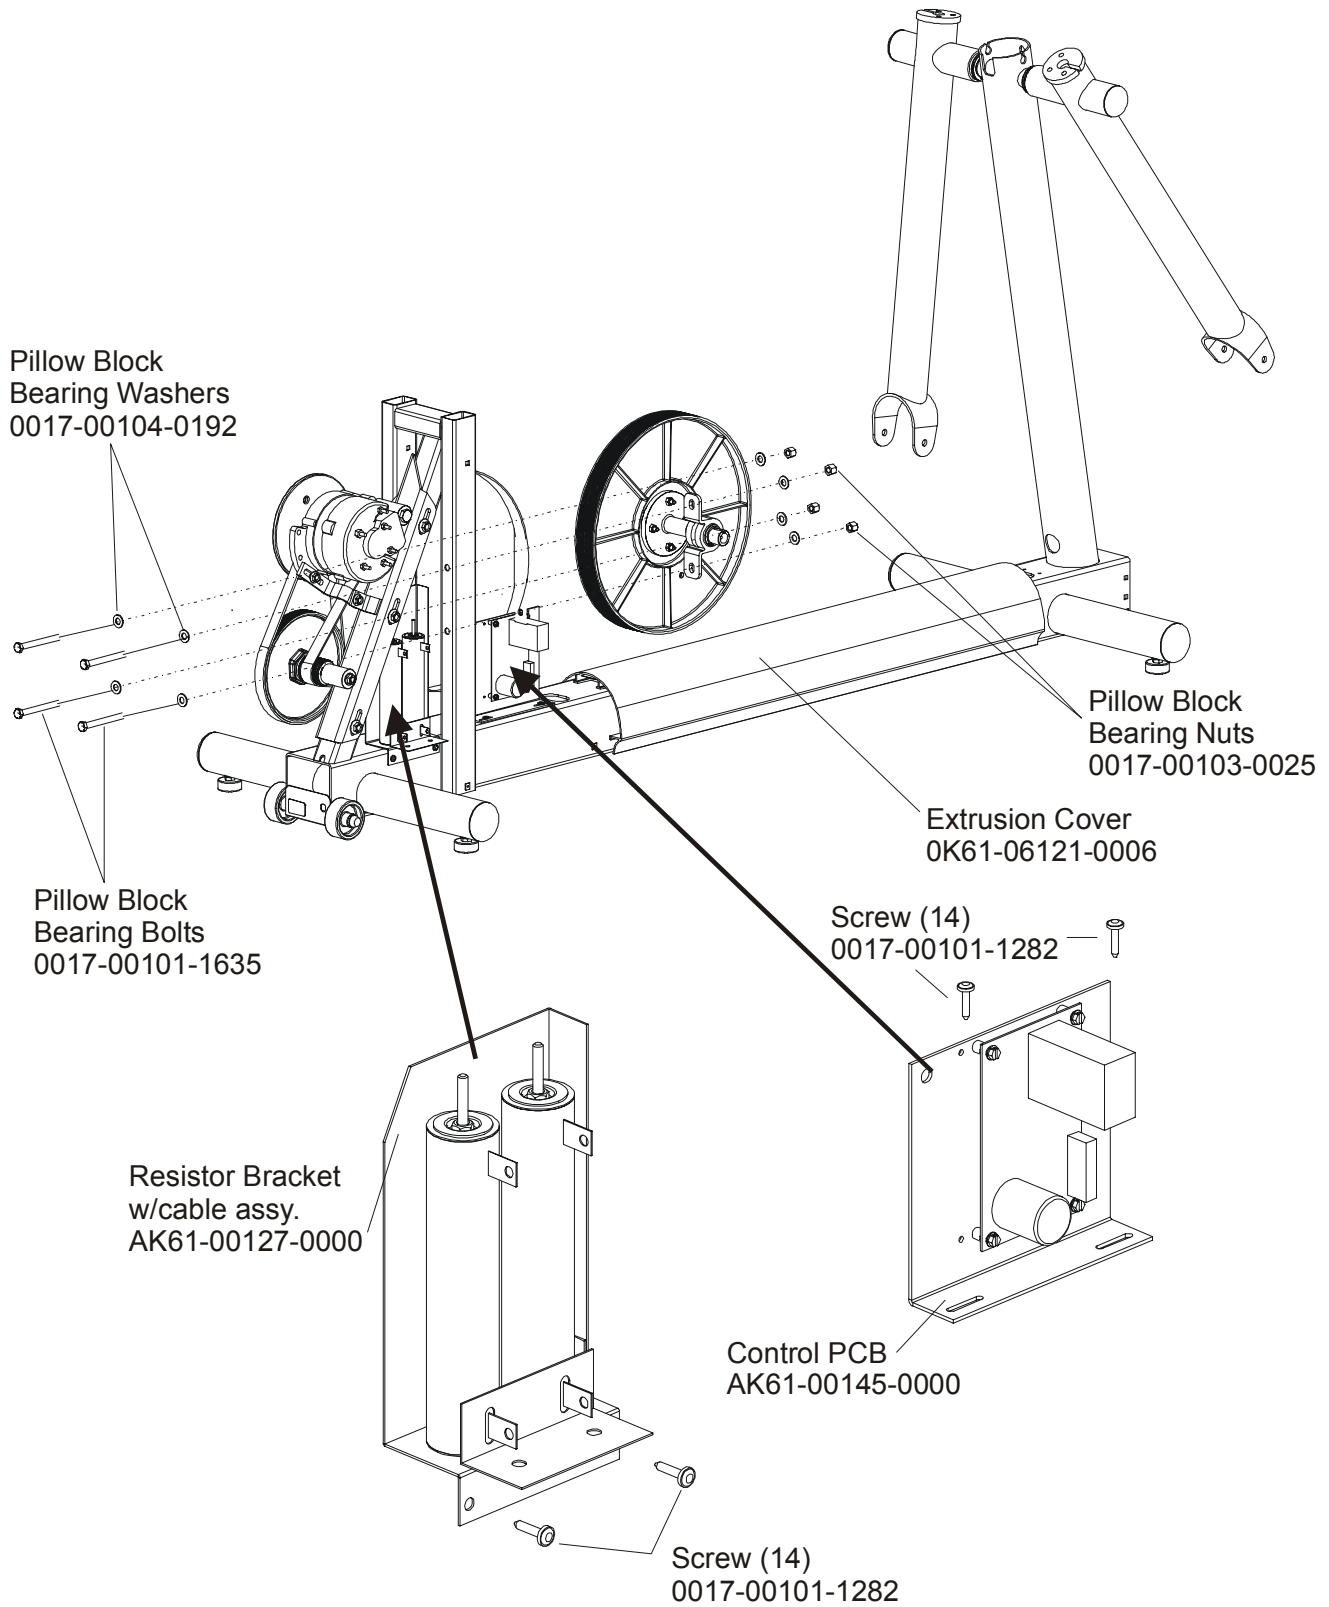

S/N XTG10000 and UP

**91XW CROSS-TRAINER**

**91XW-0XXX-01**

**ANTI LIFT BRACKET & OUTER PEDAL COVERS**

**S/N XTG10000 and UP**

CLEVIS & FRONT FRAME COVERS

S/N XTG10000 and UP

PEDAL LEVER ASSEMBLY